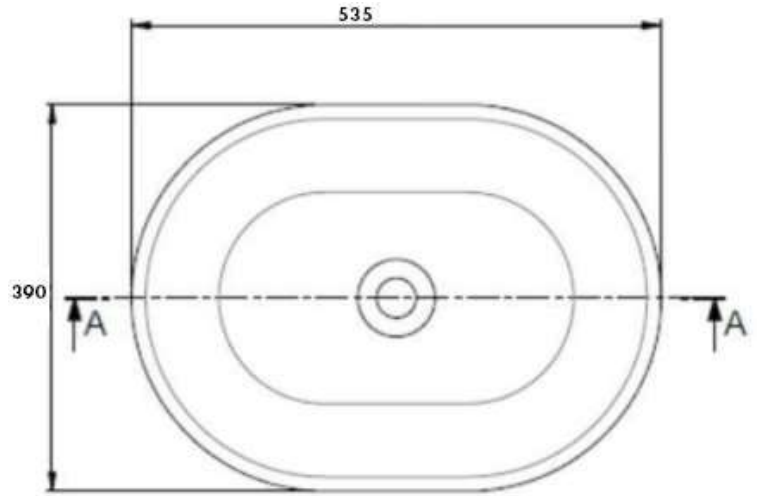

Cambridge 54 x 39 TitanCast Solid Surface Above Counter Basin - Special Finish

Code: CA540BA-SF

Specifications

- Material: TitanCast Solid Surface
- Requires Waste: 32mm without overflow
- Made in South Africa
- Satin silk and gloss white is stocked in Australia