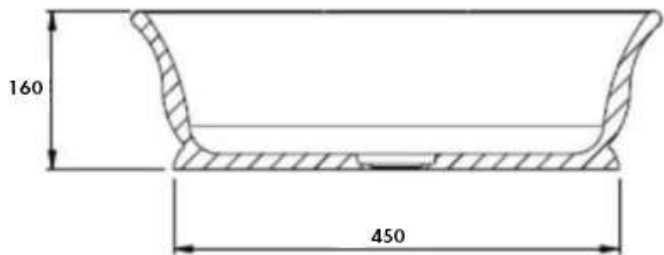

Cambridge 54 x 39 TitanCast Solid Surface Above Counter Basin - Special Finish

Code: CA540BA-SF

Specifications

- Material: TitanCast Solid Surface
- Requires Waste: 32mm without overflow
- Made in South Africa
- Satin silk and gloss white is stocked in Australia